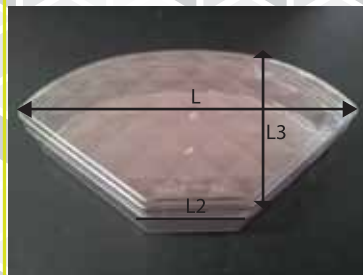

Item Code: PL 668 B
Size: 102mm (L) x 102mm (W) x 60mm (H)
Std Packing: 48 PCS PER CTN

Item Code: PL 700
Size: 222mm (L) x 113mm (W) x 42mm (H)
Std Packing: 24 PCS PER CTN

Item Code: PL 700 GOLD BASE
Size: 222mm (L) x 113mm (W) x 42mm (H)
Std Packing: 24 PCS PER CTN

Item Code: PL 800
Size: 135mm (L) x 118mm (W) x 45mm (H)
Std Packing: 48 PCS PER CTN

Item Code: PL 800 GOLD BASE
Size: 135mm (L) x 118mm (W) x 45mm (H)
Std Packing: 48 PCS PER CTN

Item Code: PL 800B
Size: 135mm (L) x 118mm (W) x 68mm (H)
Std Packing: 24 PCS PER CTN

Item Code: PL 888
Size: 140mm (L) x 50mm (W)
Std Packing: 24 PCS PER CTN

Item Code: PL 888 B
Size: 140mm (L) x 70mm (H)
Std Packing: 24 PCS PER CTN

Item Code: PL 900
Size: 240mm(L) x 70mm(L2) x 130mm(L3) x 50mm(H)
Std Packing: 24 PCS PER CTN